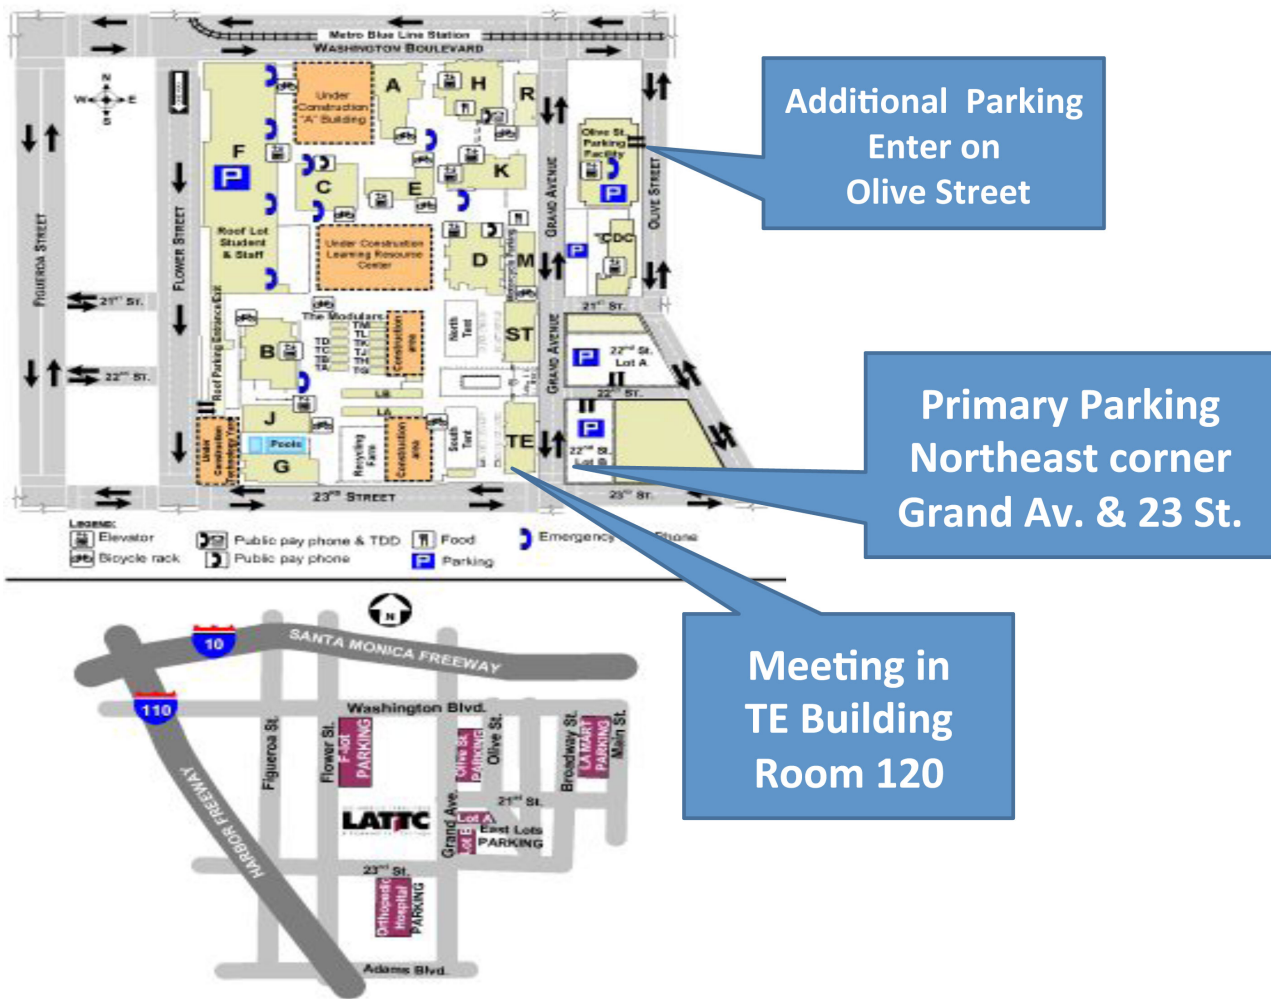

# MAPS AND PARKING BELOW. Please scroll down PAGE

## Trade Tech College

400 W. Washington Blvd., Los Angeles, CA 90015

Friday, February 3, 11:00 am - 1:00 pm

**Location:** TE Building/Room 120

**Parking:** Parking lot B located across the street on the northeast corner of Grand and 23rd Street. Alternate parking is Lot P, is about 200 yards North of Lot B.

# Valley College

5800 Fulton Avenue, Valley Glen, CA 91401

Saturday, February 11 10:00 am - noon

**Location:** Cafeteria

**Parking:** Park in Lot D. Enter from Ethel off of Oxnard.

Check [www.lavc.edu](http://www.lavc.edu) for campus map updates