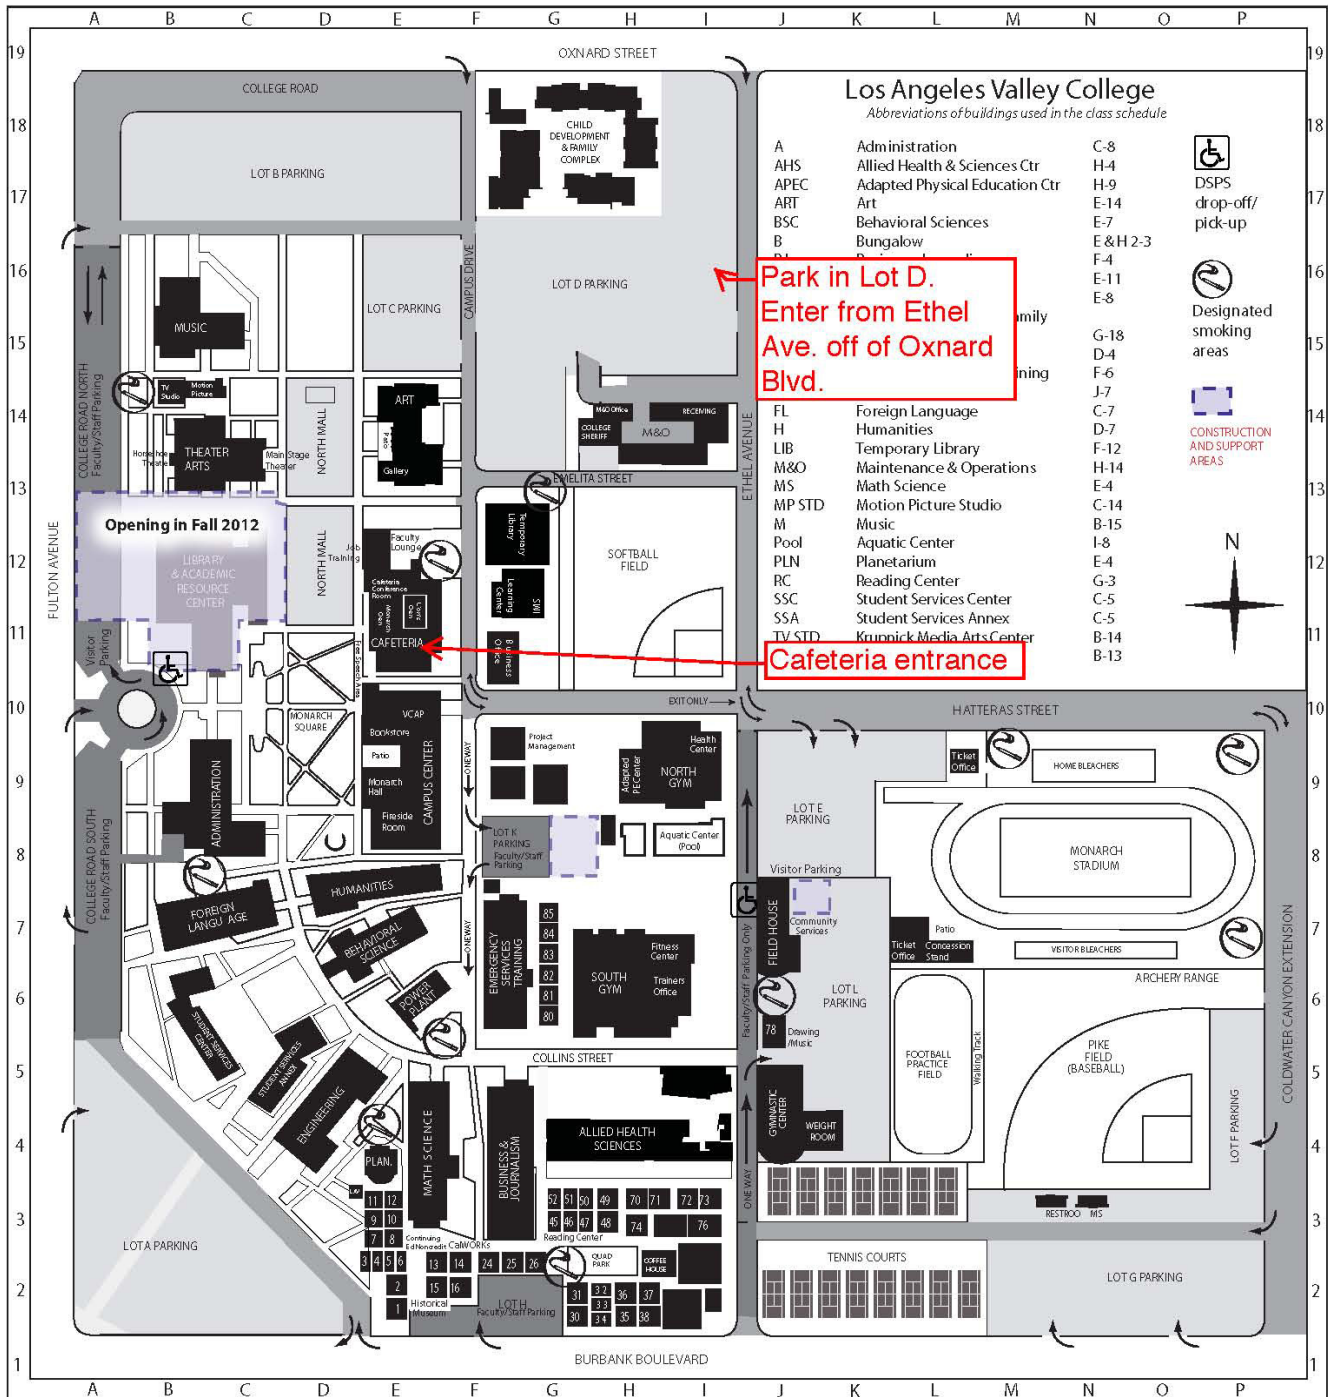

# MAPS AND PARKING BELOW. Please scroll down PAGE

## Trade Tech College

400 W. Washington Blvd., Los Angeles, CA 90015

Friday, February 3, 11:00 am - 1:00 pm

**Location:** TE Building/Room 120

**Parking:** Parking lot B located across the street on the northeast corner of Grand and 23rd Street. Alternate parking is Lot P, is about 200 yards North of Lot B.

# Valley College

5800 Fulton Avenue, Valley Glen, CA 91401

Saturday, February 11 10:00 am - noon

**Location:** Cafeteria

**Parking:** Park in Lot D. Enter from Ethel off of Oxnard.

Check [www.lavc.edu](http://www.lavc.edu) for campus map updates